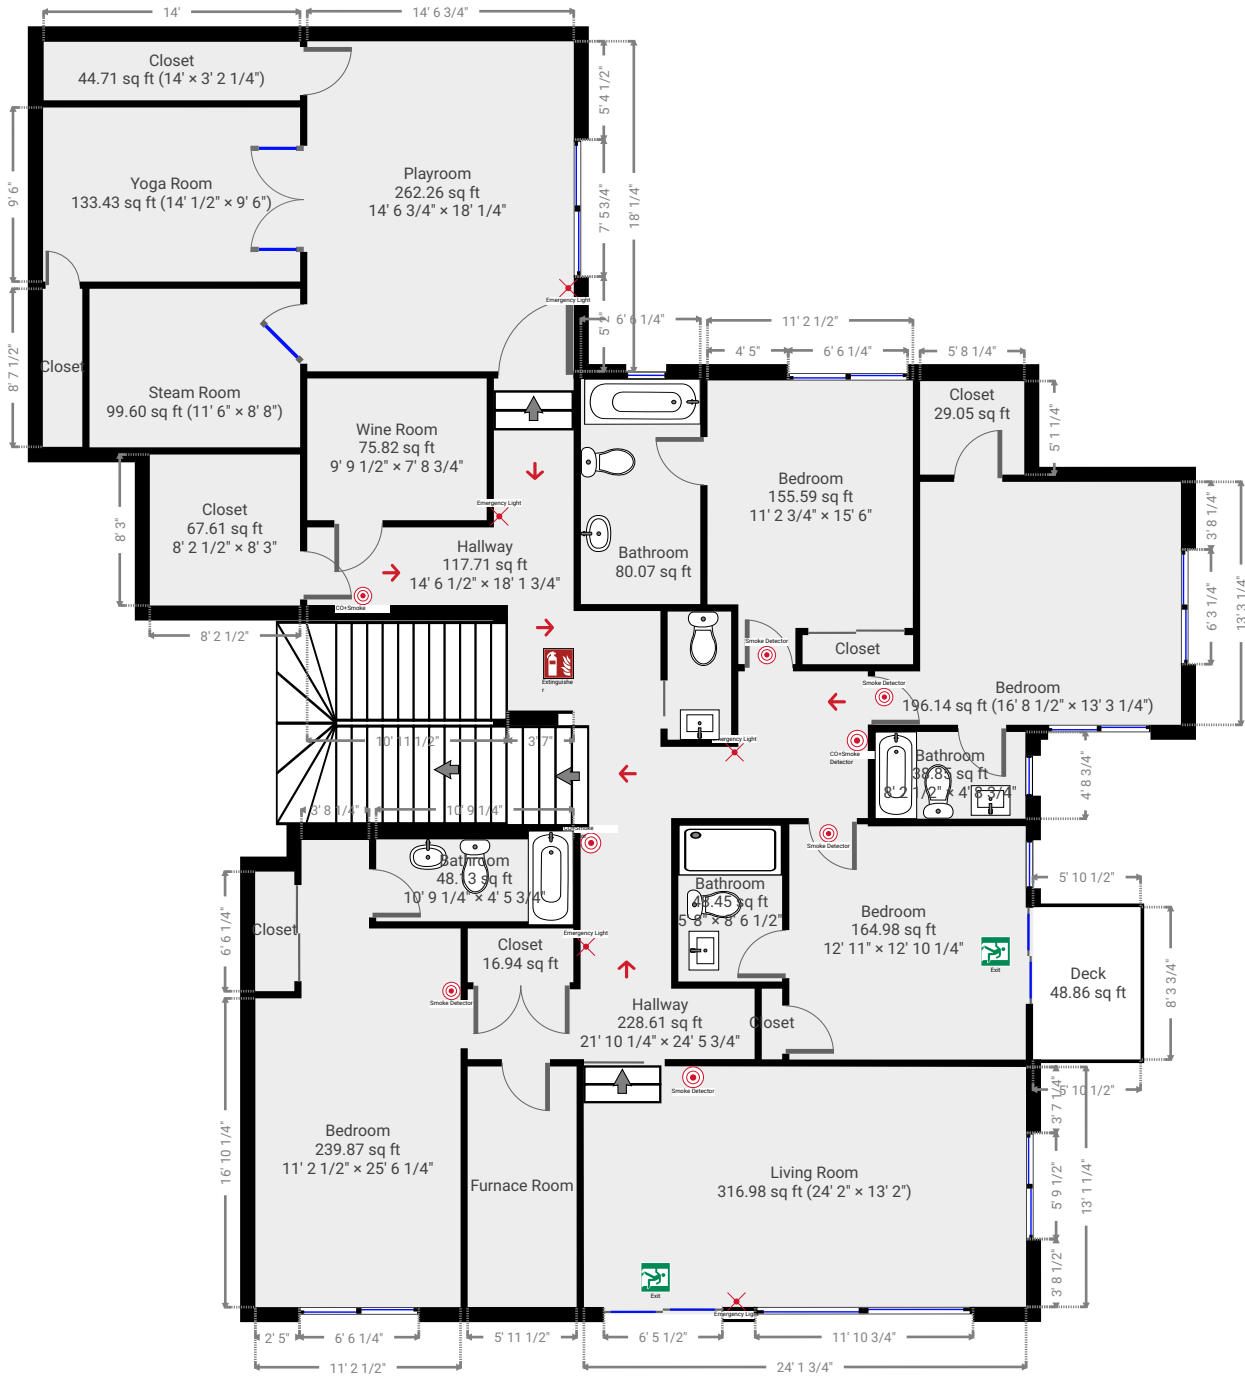

▼ Ground Floor

TOTAL AREA: 2512.09 sq ft • LIVING AREA: 2306.36 sq ft •

▼ 1st Floor

TOTAL AREA: 2792.30 sq ft • LIVING AREA: 1989.69 sq ft •