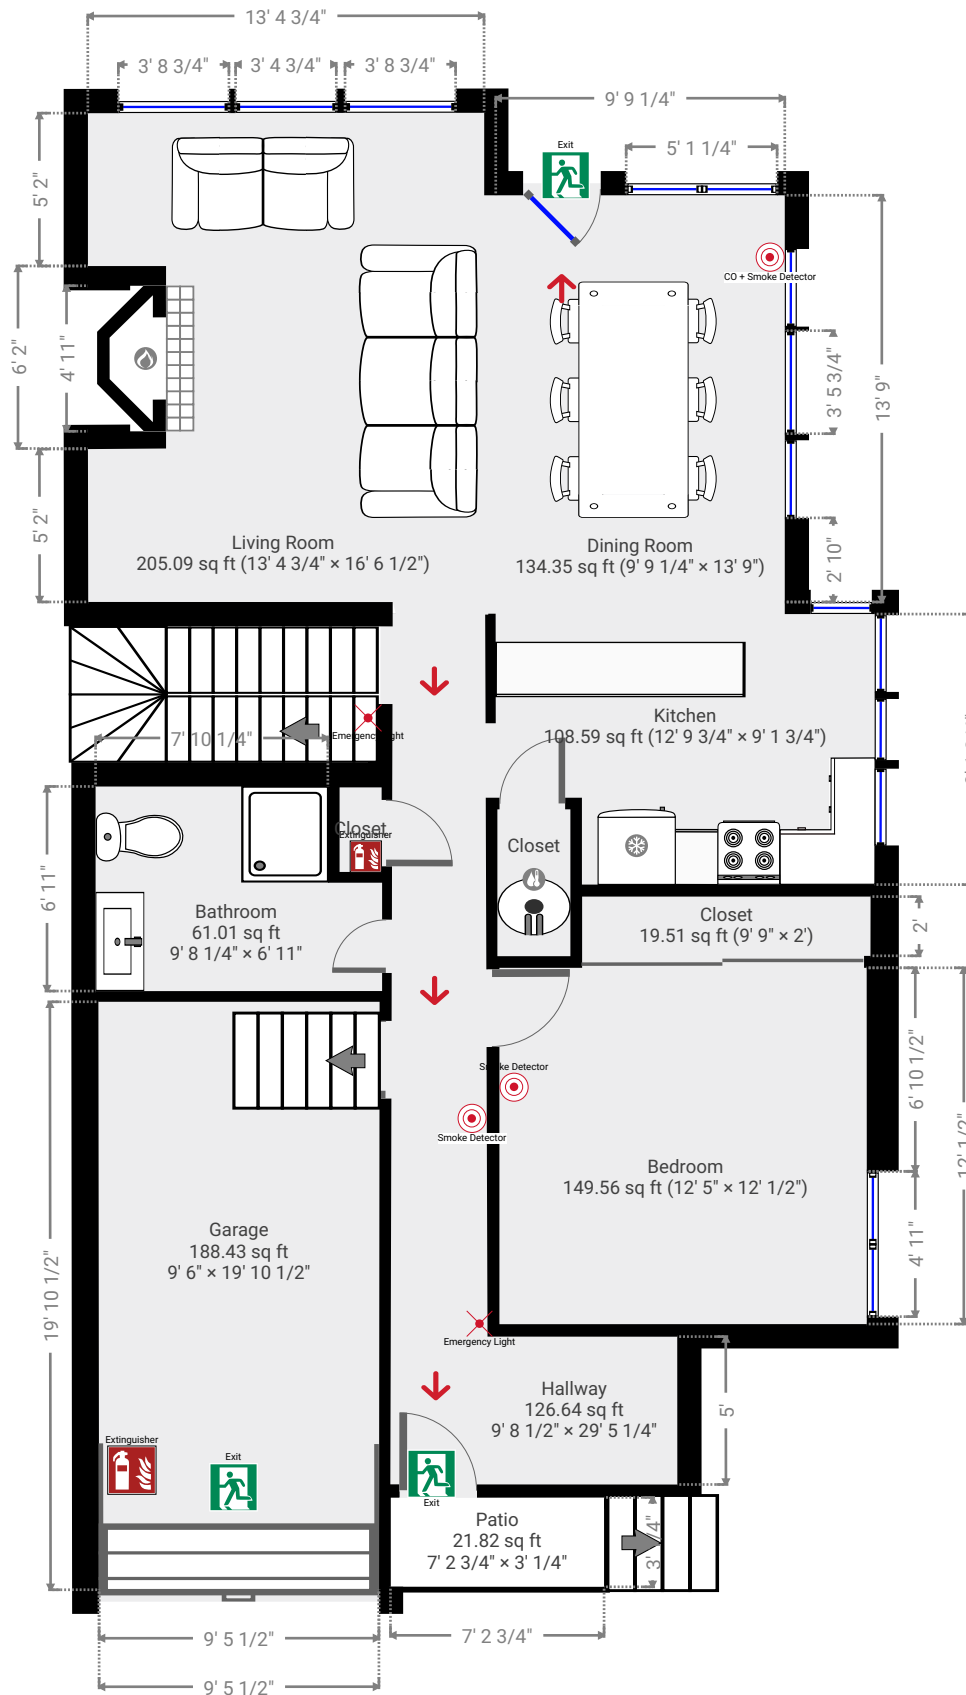

TC83

TOTAL AREA: 1561.36 sq ft • LIVING AREA: 1372.92 sq ft • FLOORS: 2

▼ Ground Floor

TOTAL AREA: 1009.00 sq ft • LIVING AREA: 820.57 sq ft •

TC83

TOTAL AREA: 1561.36 sq ft • LIVING AREA: 1372.92 sq ft • FLOORS: 2

▼ 1st Floor

TOTAL AREA: 552.35 sq ft • LIVING AREA: 552.35 sq ft •