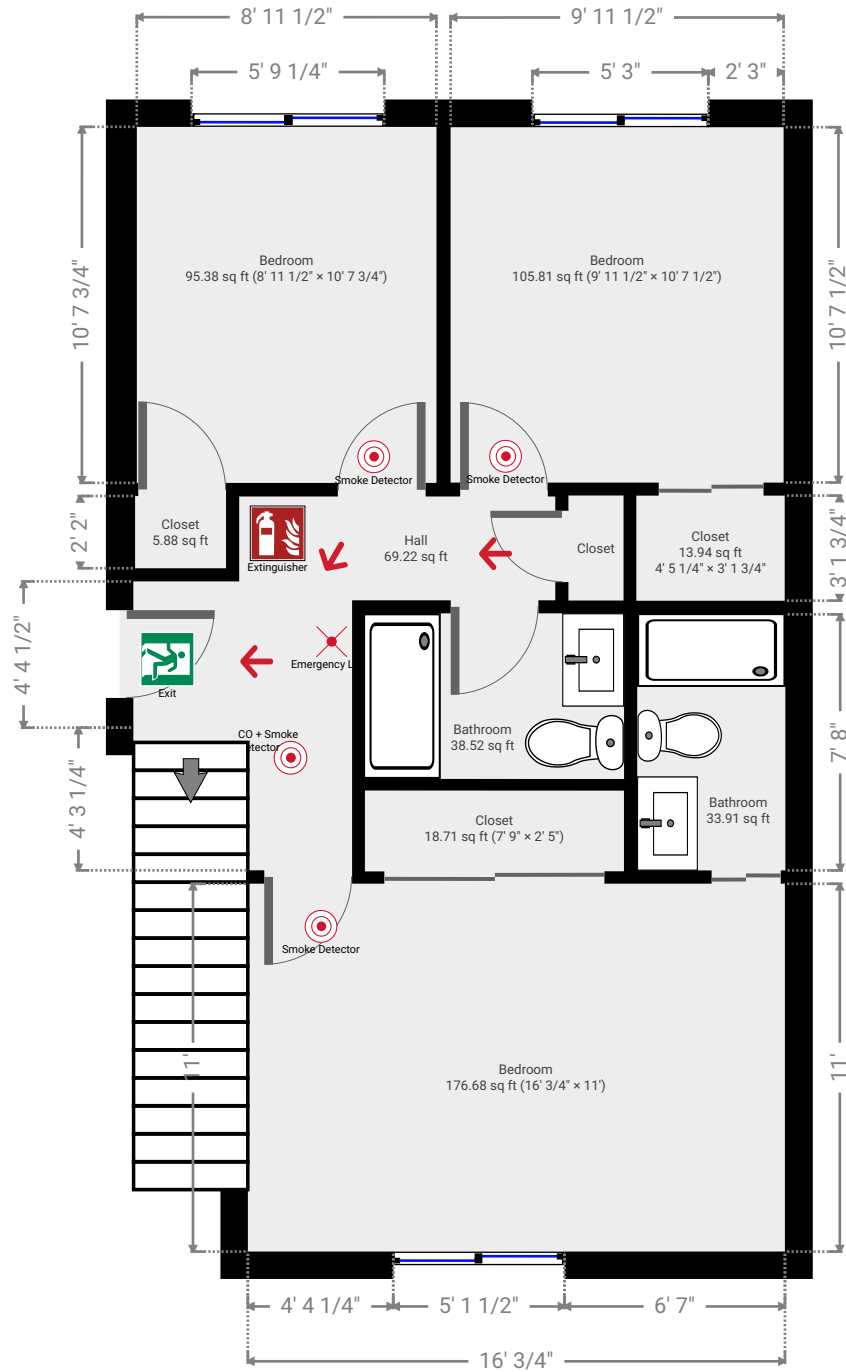

# MS243

TOTAL AREA: 1176.88 sq ft • LIVING AREA: 1176.88 sq ft • FLOORS: 2

## ▼ Ground Floor

TOTAL AREA: 562.76 sq ft • LIVING AREA: 562.76 sq ft •

## ▼ 1st Floor

TOTAL AREA: 614.12 sq ft • LIVING AREA: 614.12 sq ft •