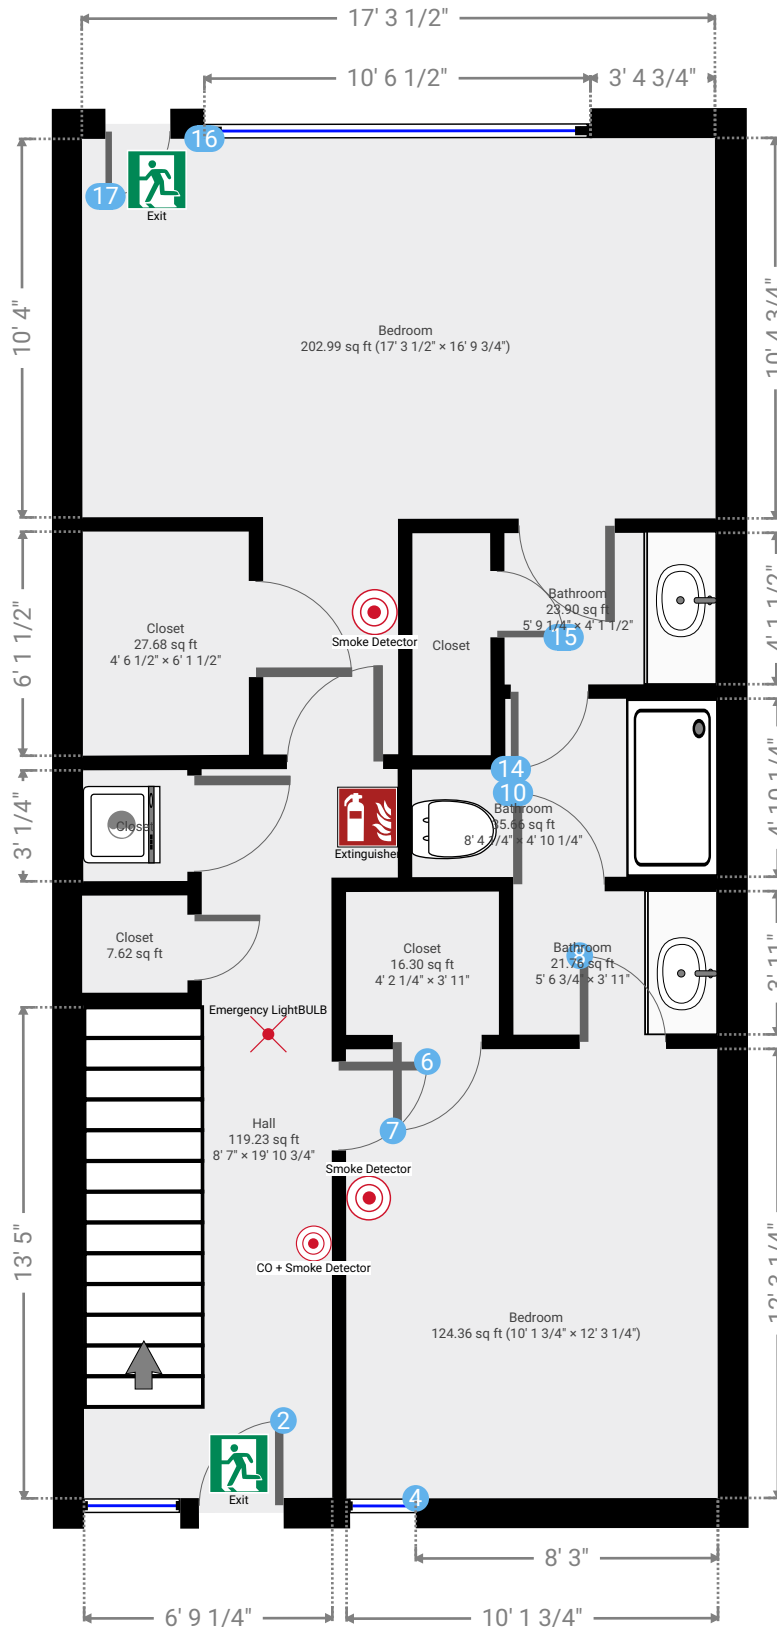

# LA99918 - Copy 1

TOTAL AREA: 1241.09 sq ft • LIVING AREA: 1205.43 sq ft • FLOORS: 2

## ▼ Ground Floor

TOTAL AREA: 600.46 sq ft • LIVING AREA: 564.79 sq ft •

## ▼ 1st Floor

TOTAL AREA: 640.63 sq ft • LIVING AREA: 640.63 sq ft •