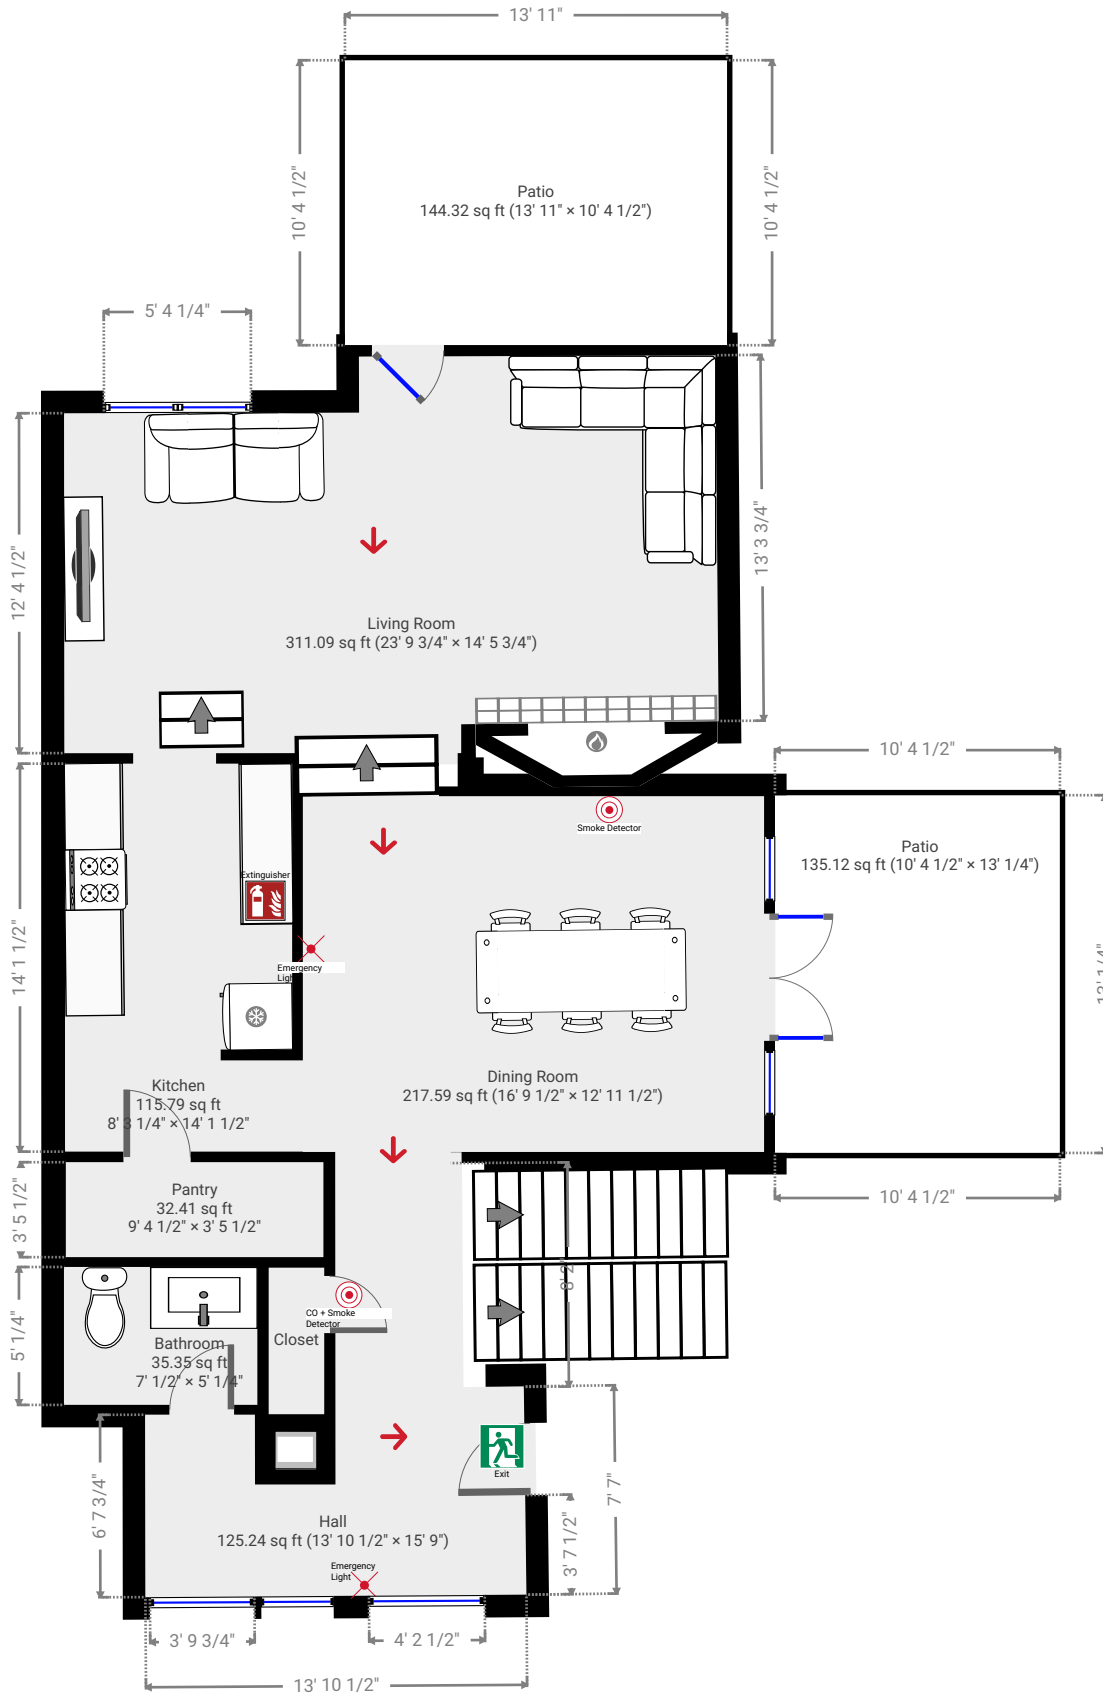

# TC60

TOTAL AREA: 2038.62 sq ft • LIVING AREA: 2038.62 sq ft • FLOORS: 3

## ▼ Basement

TOTAL AREA: 699.05 sq ft • LIVING AREA: 699.05 sq ft •

## ▼ Ground Floor

TOTAL AREA: 847.79 sq ft • LIVING AREA: 847.79 sq ft •