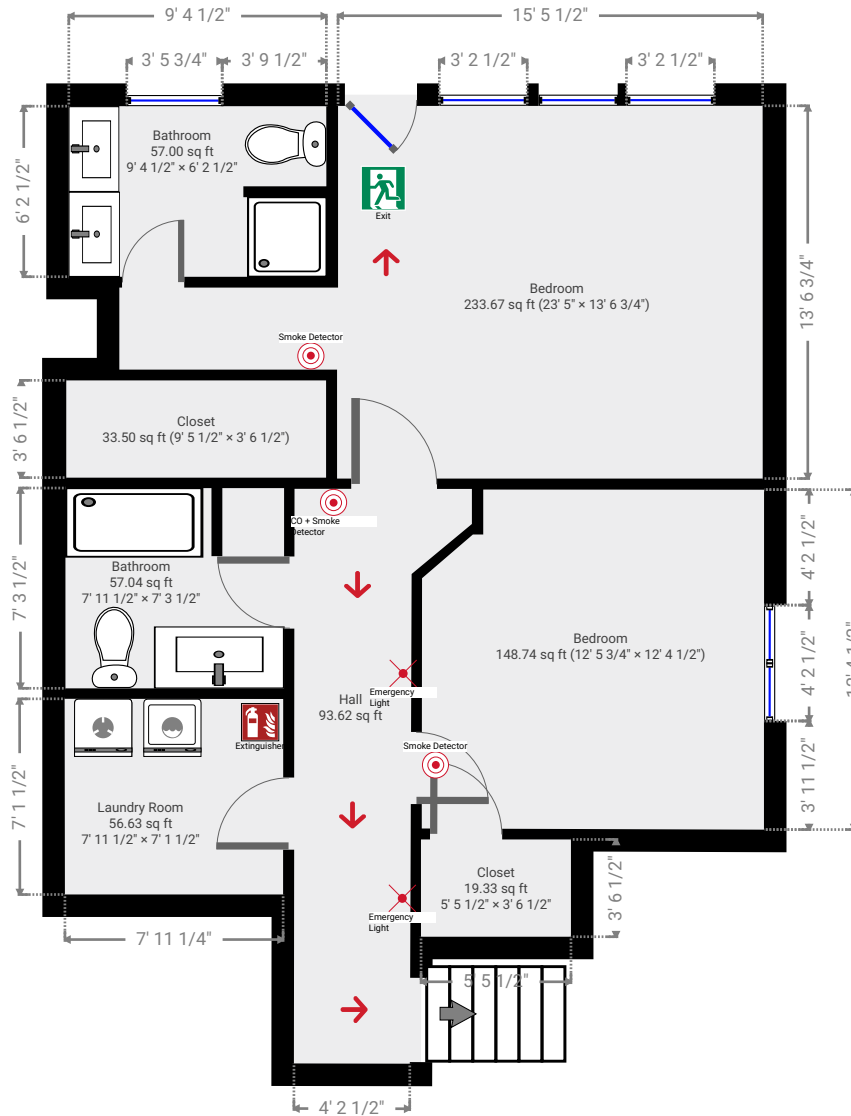

# TC60

TOTAL AREA: 2038.62 sq ft • LIVING AREA: 2038.62 sq ft • FLOORS: 3

## ▼ Basement

TOTAL AREA: 699.05 sq ft • LIVING AREA: 699.05 sq ft •

## ▼ Ground Floor

TOTAL AREA: 847.79 sq ft • LIVING AREA: 847.79 sq ft •