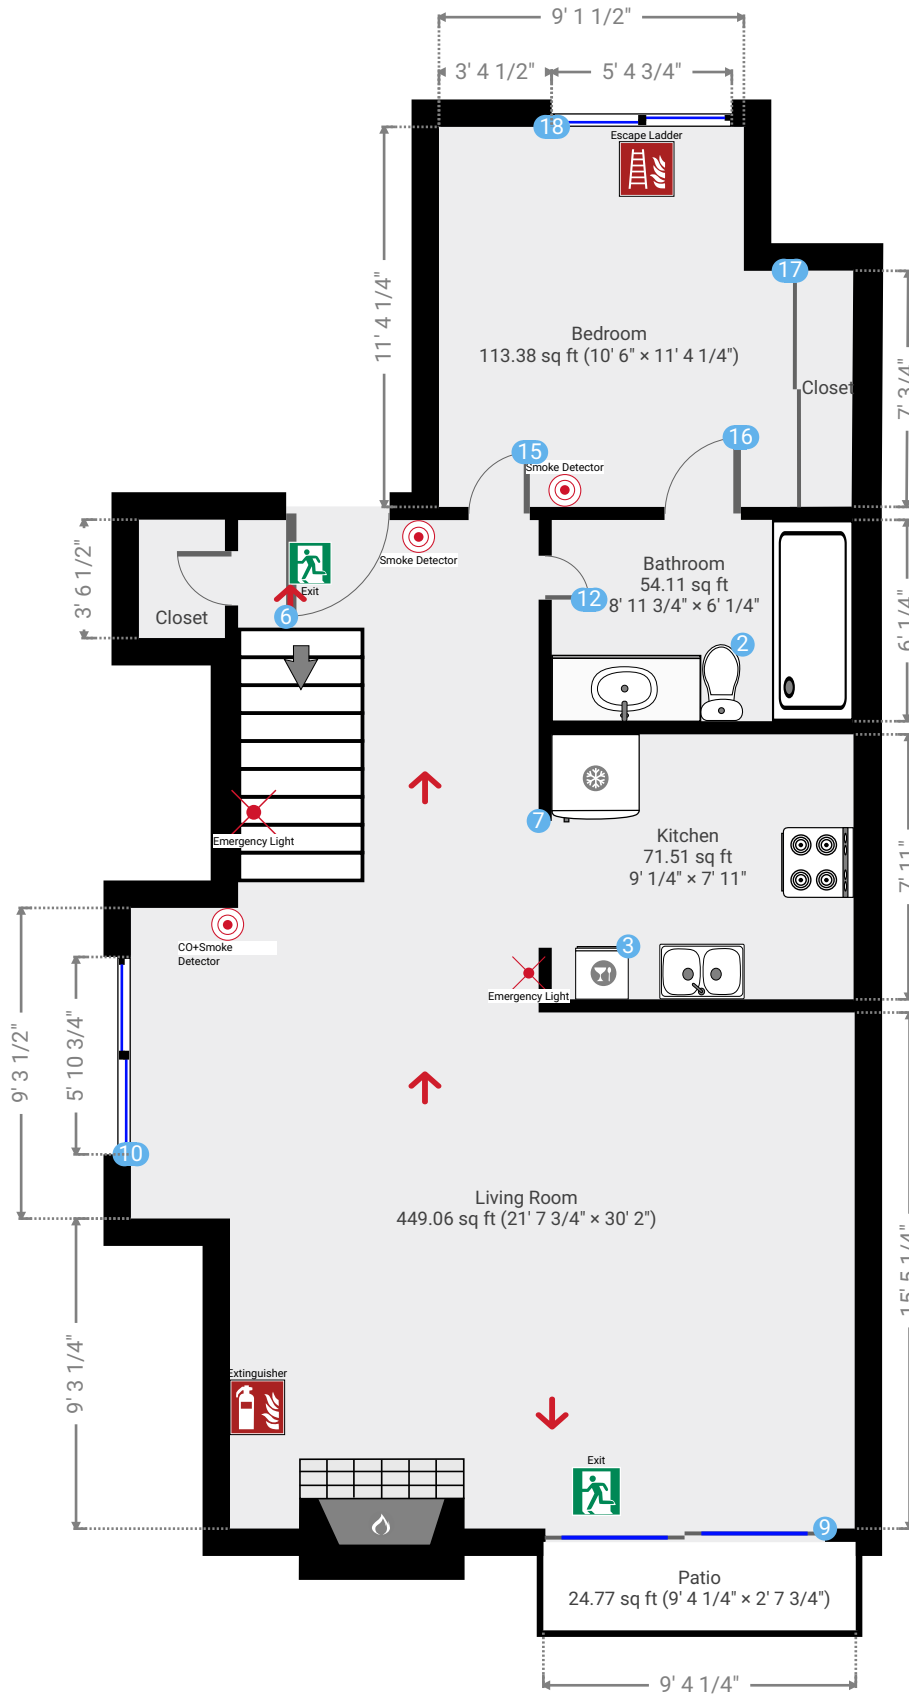

WS84

TOTAL AREA: 1221.40 sq ft • LIVING AREA: 1221.40 sq ft • FLOORS: 2

▼ Ground Floor

TOTAL AREA: 841.07 sq ft • LIVING AREA: 841.07 sq ft •

WS84

TOTAL AREA: 1221.40 sq ft • LIVING AREA: 1221.40 sq ft • FLOORS: 2

▼ 1st Floor

TOTAL AREA: 380.33 sq ft • LIVING AREA: 380.33 sq ft •