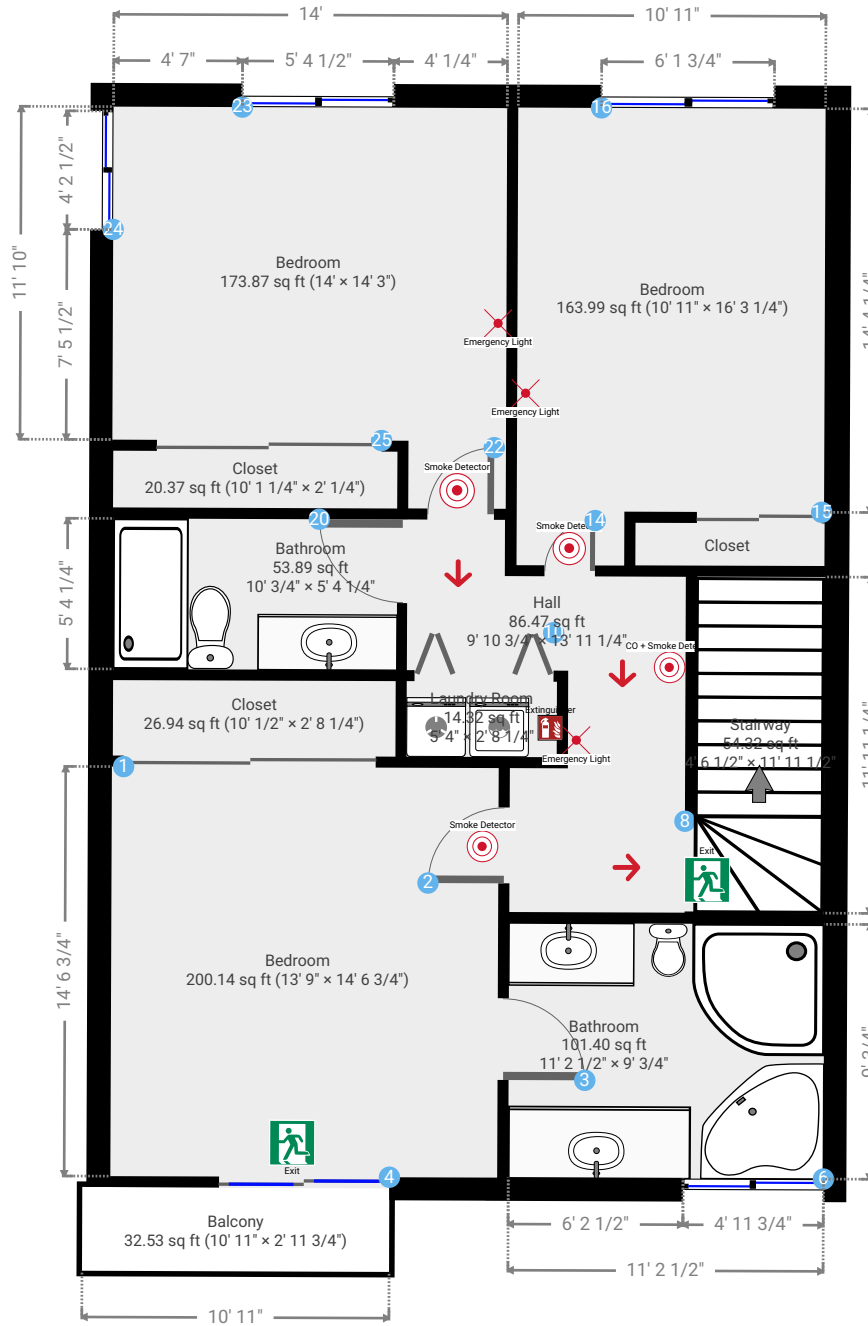

# 1212ST

TOTAL AREA: 2332.98 sq ft • LIVING AREA: 2072.49 sq ft • FLOORS: 2

## ▼ Basement

TOTAL AREA: 1068.72 sq ft • LIVING AREA: 1068.72 sq ft •

## ▼ Ground Floor

TOTAL AREA: 1264.26 sq ft • LIVING AREA: 1003.77 sq ft •