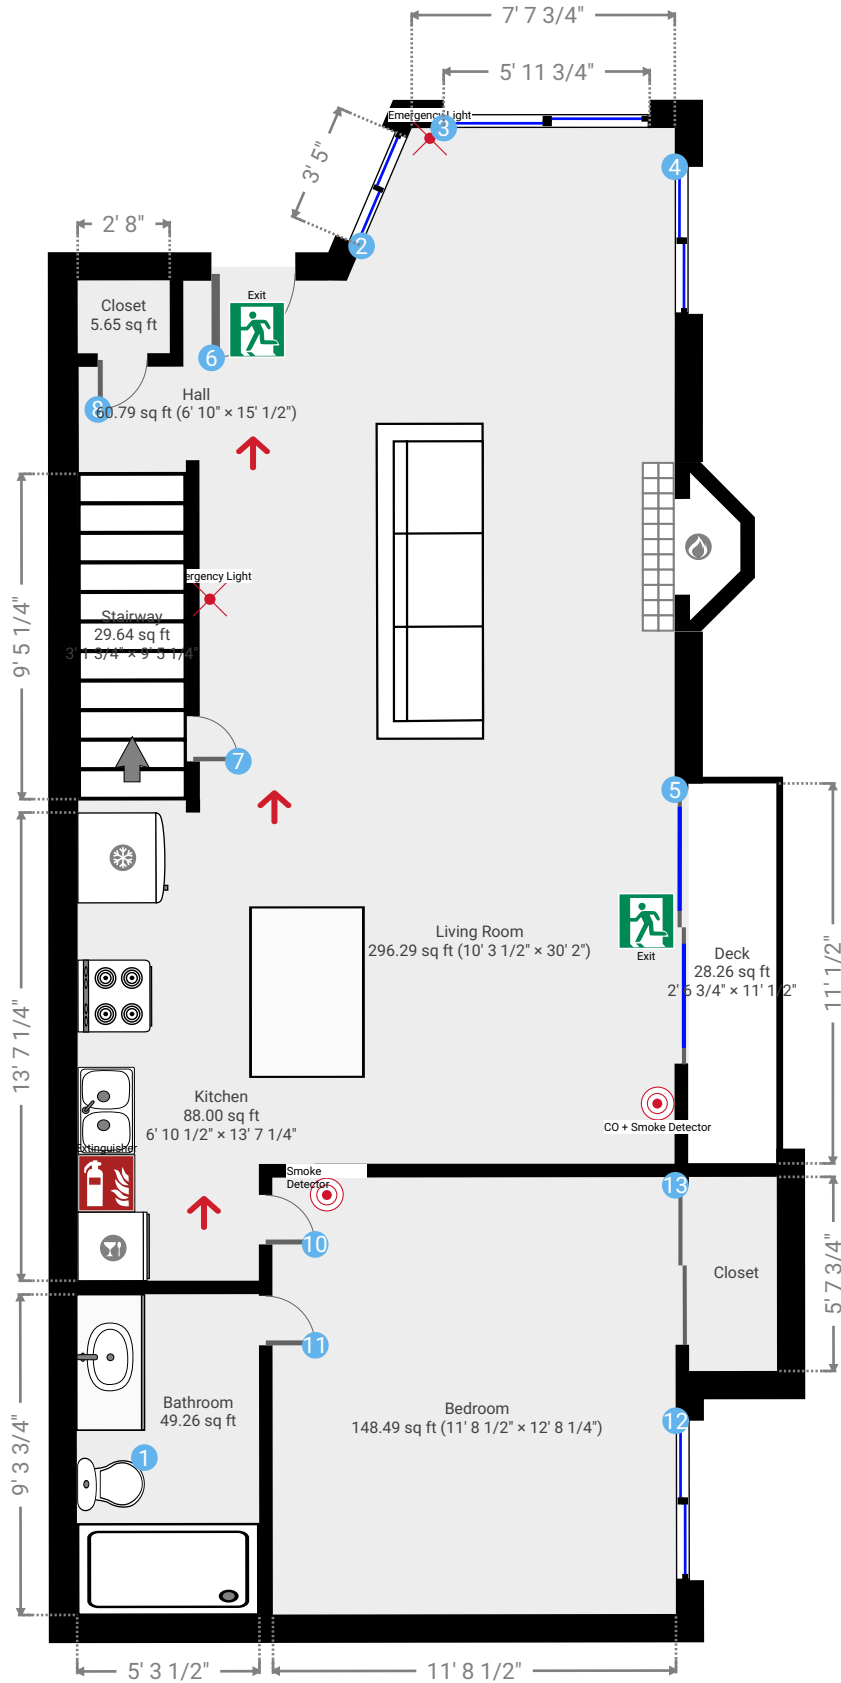

CDL36

TOTAL AREA: 1356.14 sq ft • LIVING AREA: 1356.14 sq ft • FLOORS: 2

▼ Ground Floor

TOTAL AREA: 831.88 sq ft • LIVING AREA: 831.88 sq ft •

CDL36

TOTAL AREA: 1356.14 sq ft • LIVING AREA: 1356.14 sq ft • FLOORS: 2

▼ 1st Floor

TOTAL AREA: 524.25 sq ft • LIVING AREA: 524.25 sq ft •