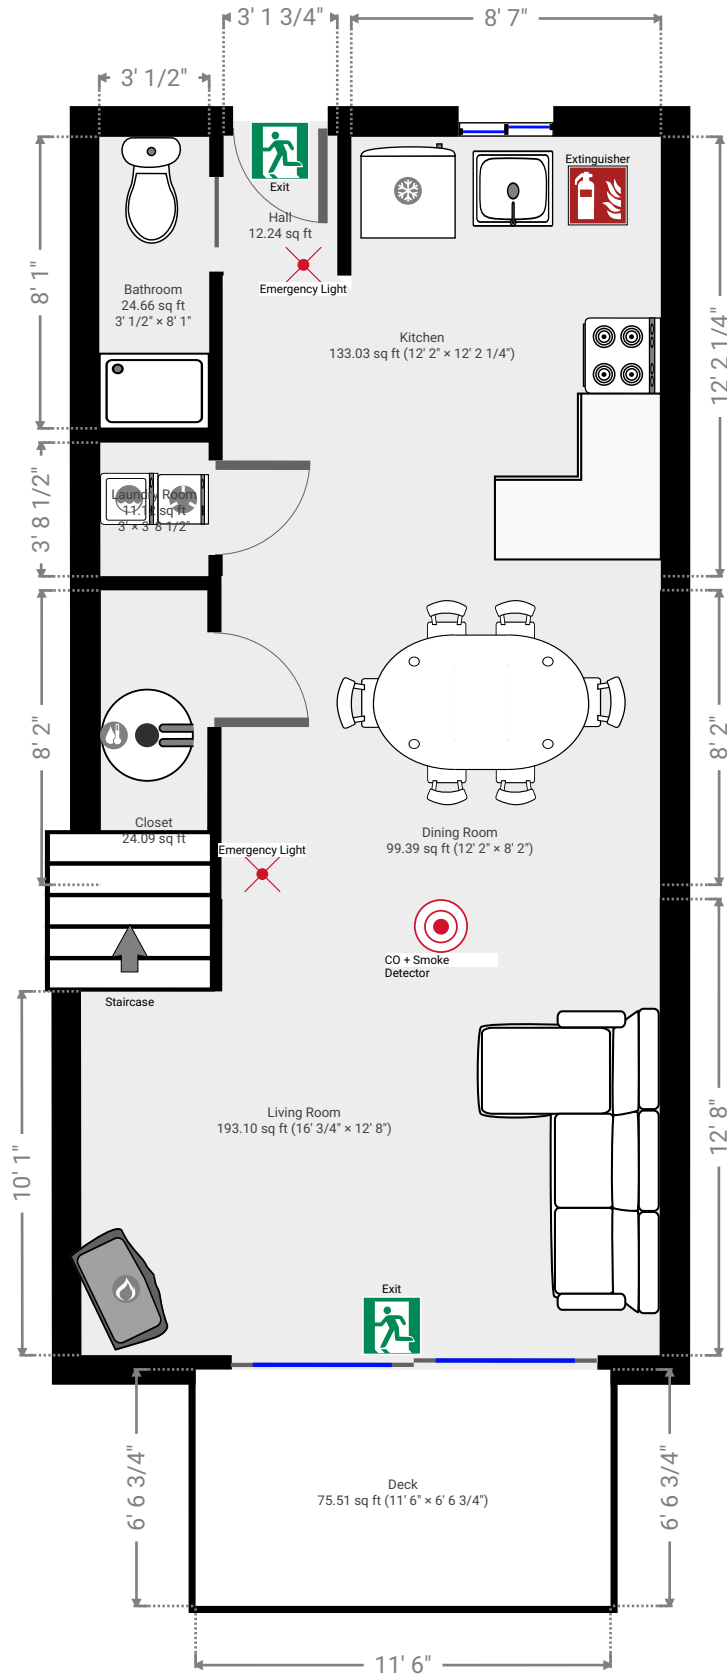

IM45

TOTAL AREA: 908.07 sq ft • LIVING AREA: 843.47 sq ft • FLOORS: 2

▼ Ground Floor

TOTAL AREA: 497.27 sq ft • LIVING AREA: 473.18 sq ft •

IM45

TOTAL AREA: 908.07 sq ft • LIVING AREA: 843.47 sq ft • FLOORS: 2

▼ 2nd Floor

TOTAL AREA: 410.80 sq ft • LIVING AREA: 370.29 sq ft •