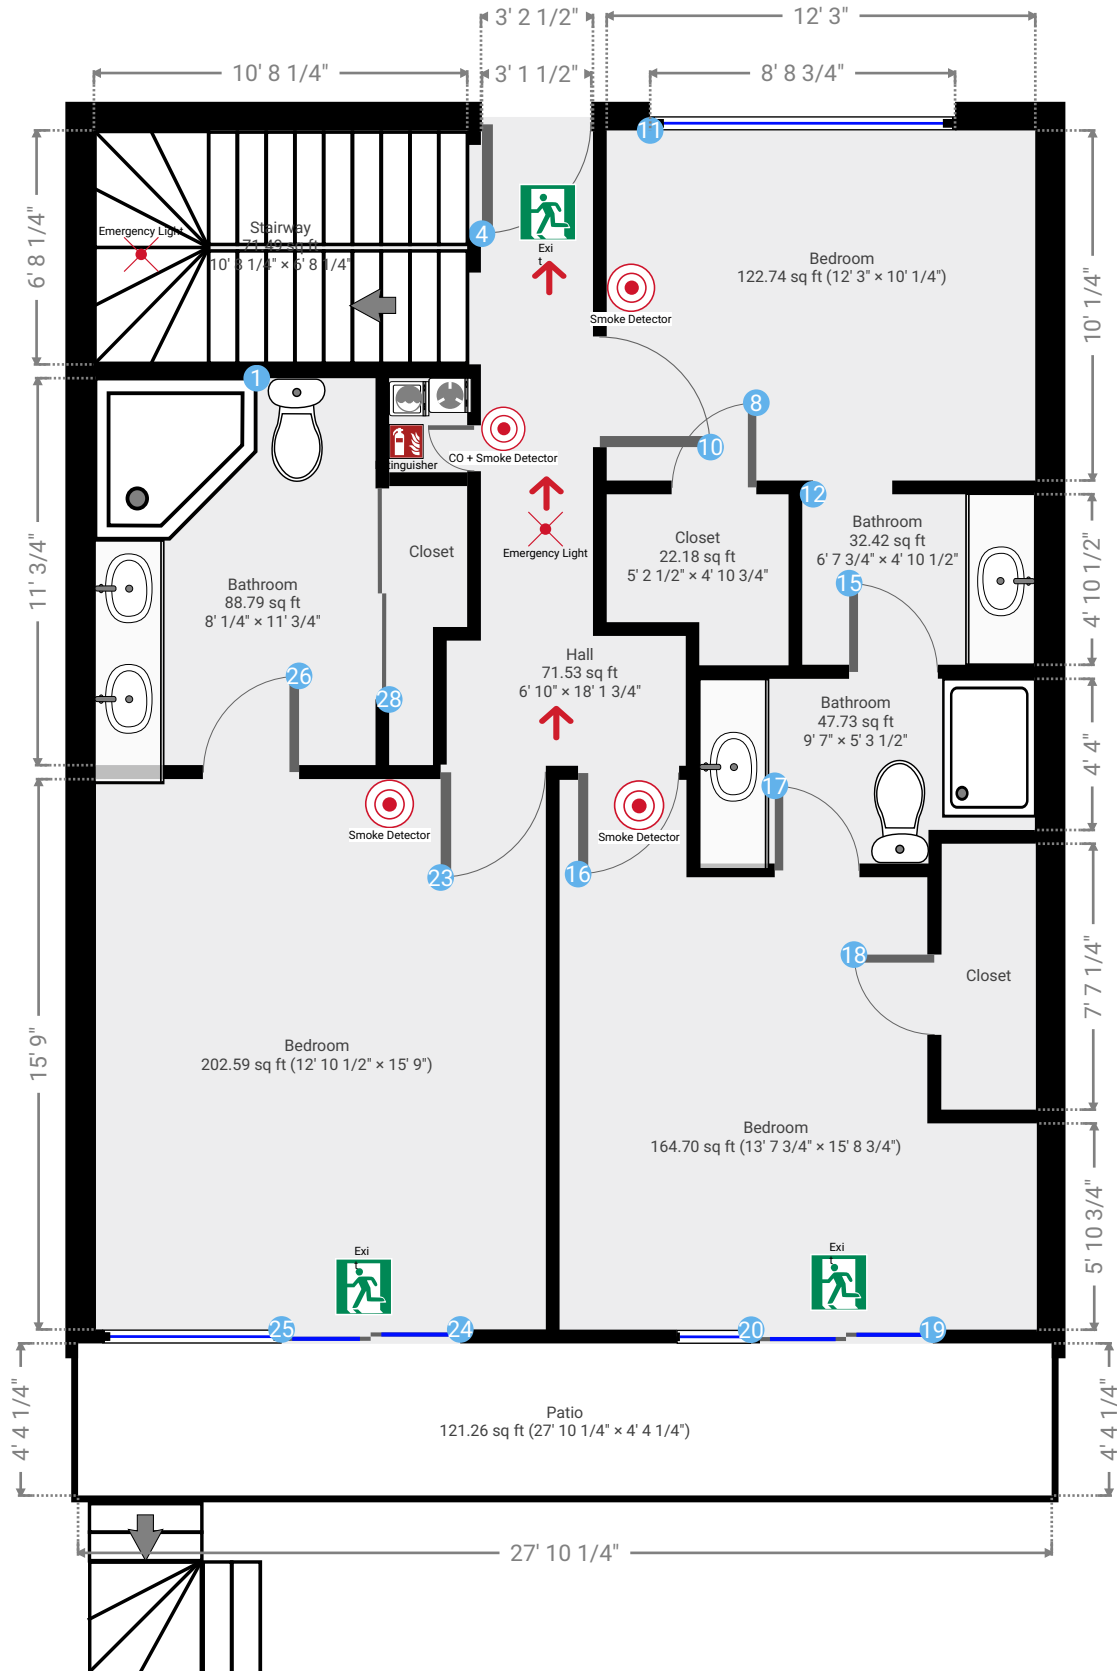

▼ Ground Floor

TOTAL AREA: 1025.36 sq ft • LIVING AREA: 1025.36 sq ft •

LT27

TOTAL AREA: 2056.22 sq ft • LIVING AREA: 2056.22 sq ft • FLOORS: 2

▼ 1st Floor

TOTAL AREA: 1030.86 sq ft • LIVING AREA: 1030.86 sq ft •