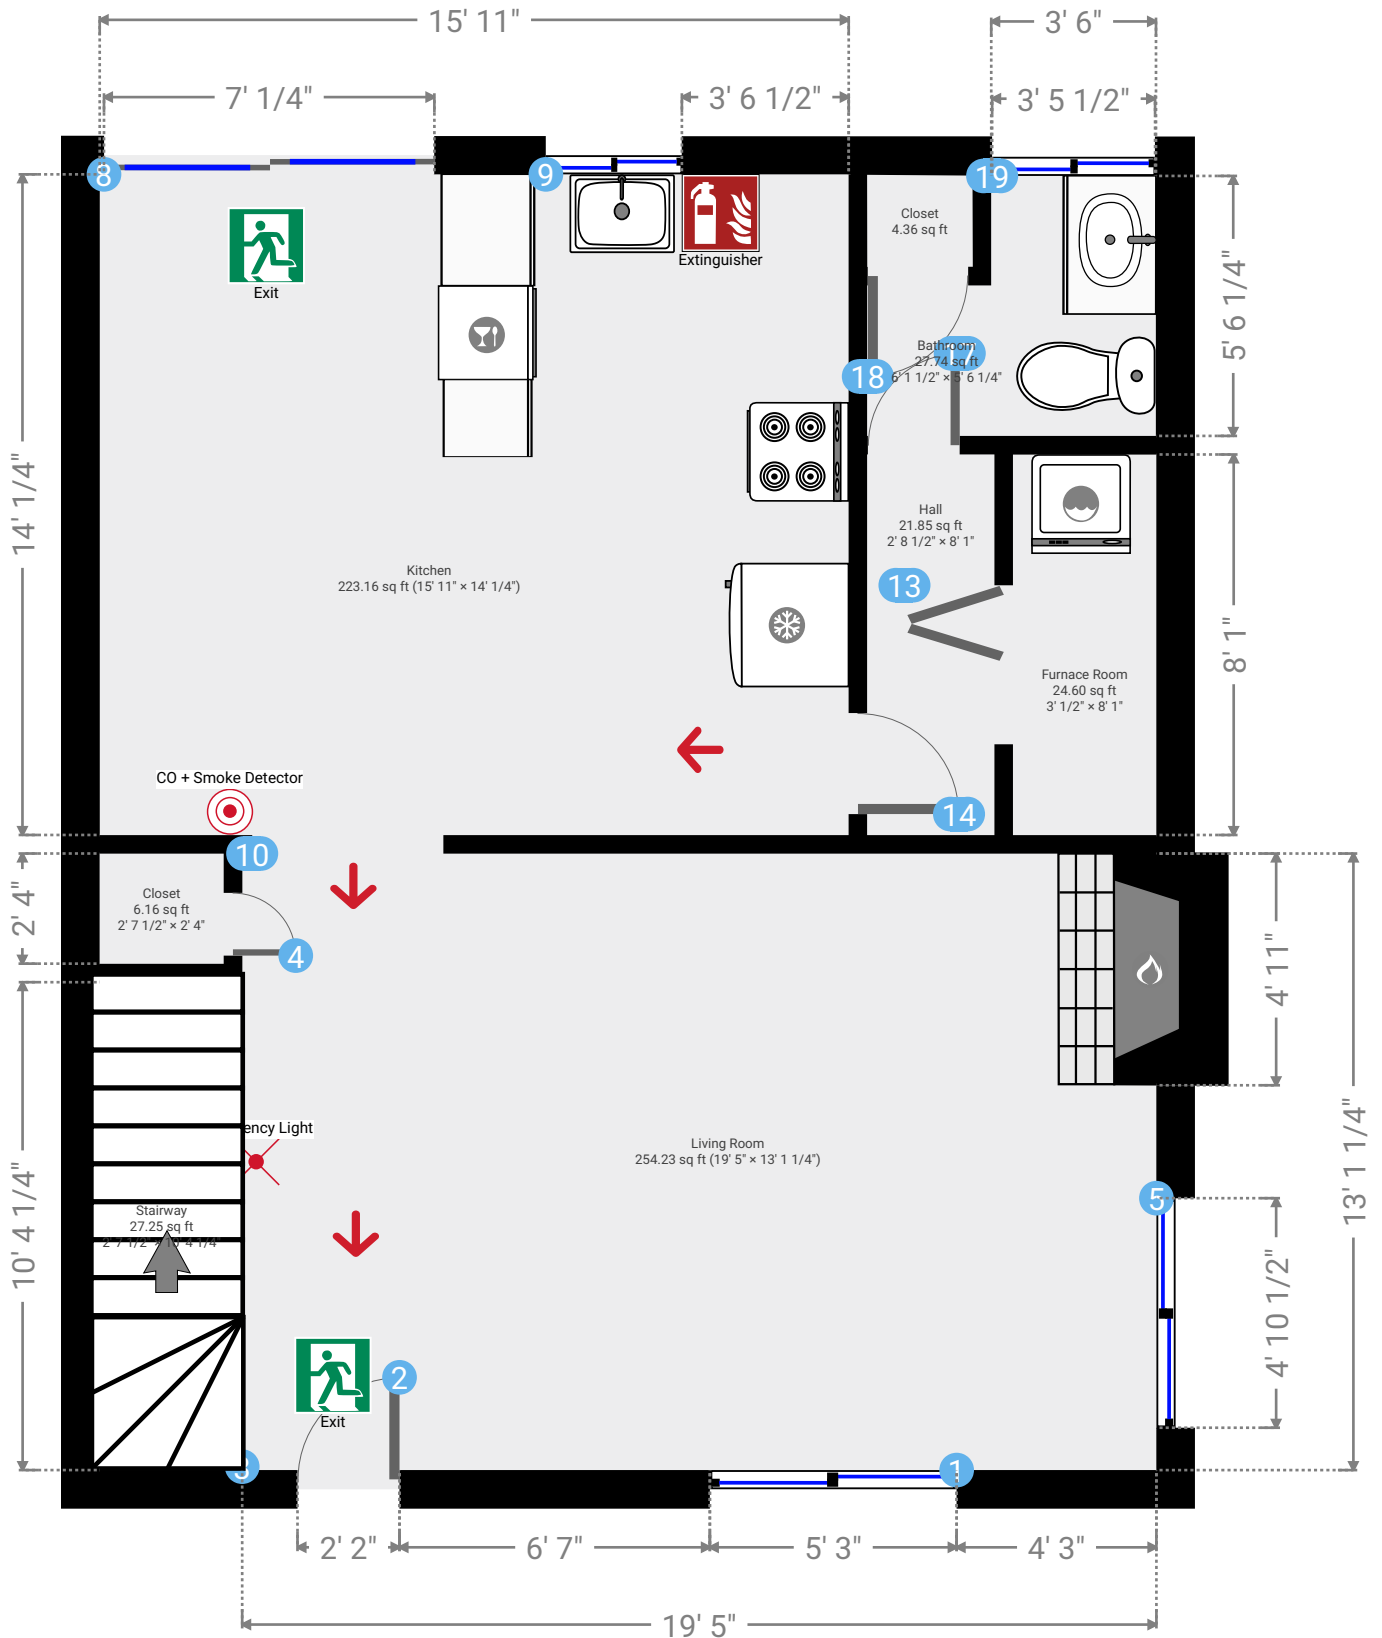

# PE865

TOTAL AREA: 1165.67 sq ft • LIVING AREA: 1165.67 sq ft • FLOORS: 2

## ▼ Ground Floor

TOTAL AREA: 588.97 sq ft • LIVING AREA: 588.97 sq ft •

## ▼ 1st Floor

TOTAL AREA: 576.69 sq ft • LIVING AREA: 576.69 sq ft •