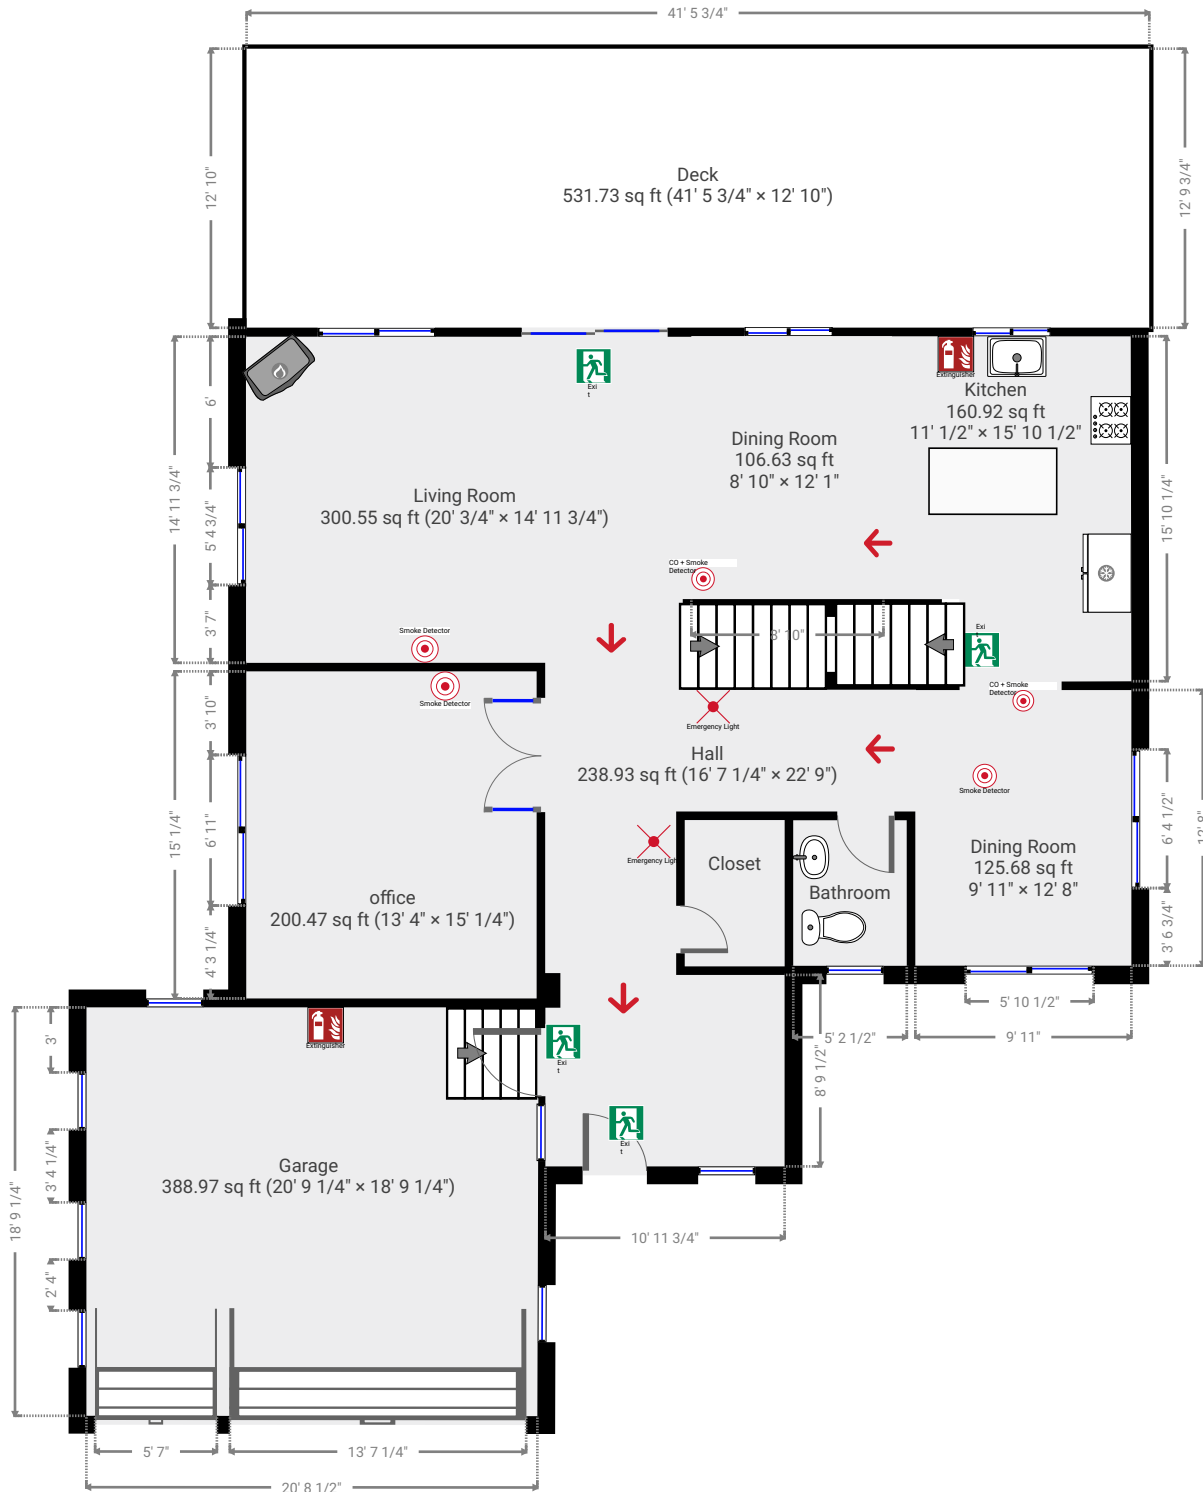

▼ Basement

TOTAL AREA: 1854.90 sq ft • LIVING AREA: 1394.38 sq ft •

547LA

TOTAL AREA: 3729.18 sq ft • LIVING AREA: 2872.48 sq ft • FLOORS: 3

▼ Ground Floor

TOTAL AREA: 1587.18 sq ft • LIVING AREA: 1198.22 sq ft •

547LA

TOTAL AREA: 3729.18 sq ft • LIVING AREA: 2872.48 sq ft • FLOORS: 3

▼ 1st Floor

TOTAL AREA: 287.09 sq ft • LIVING AREA: 279.88 sq ft •