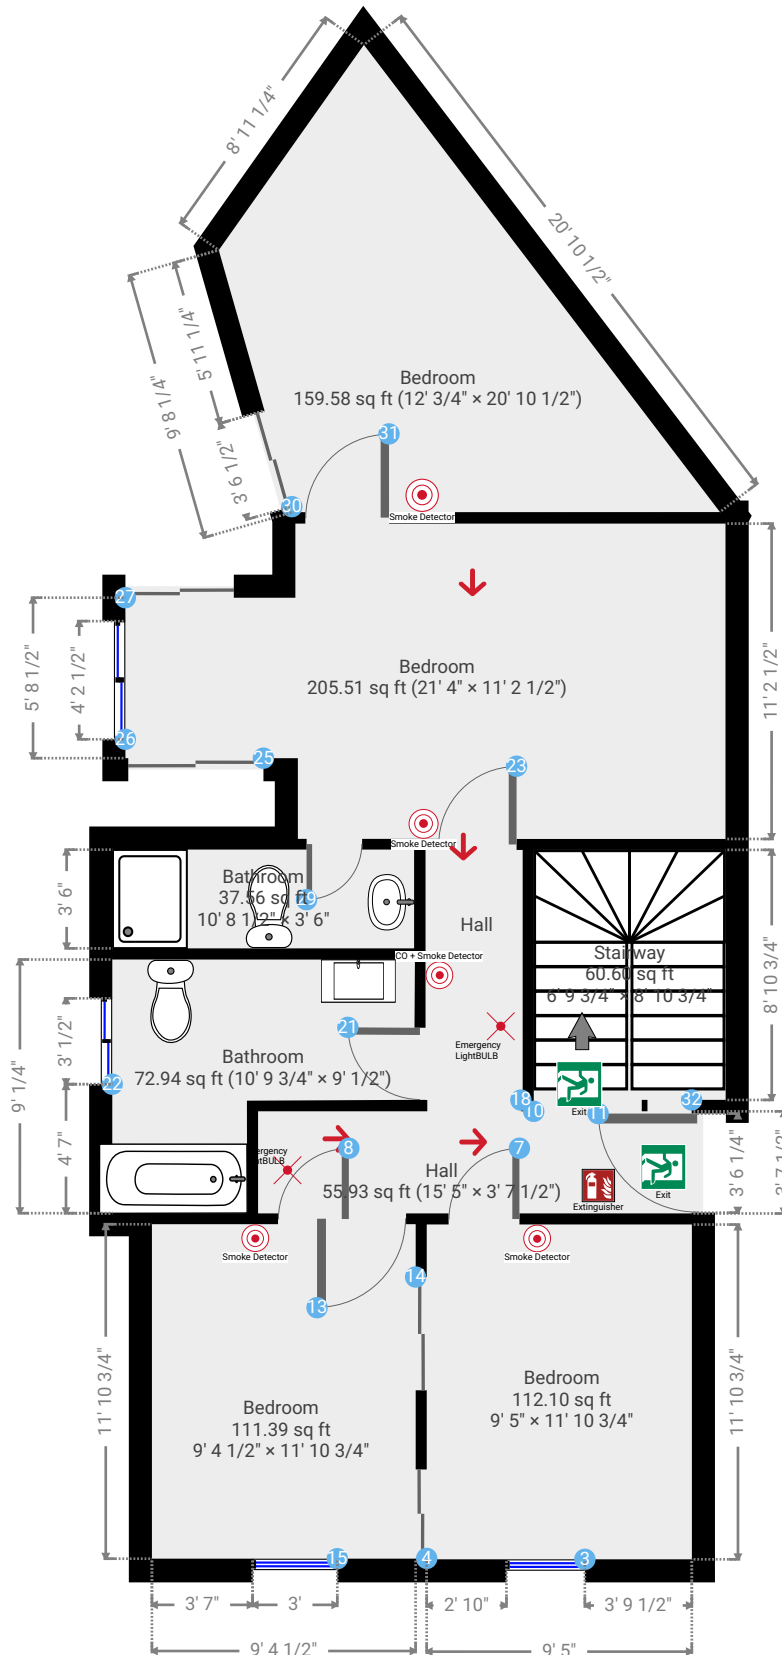

NSE18 - Copy 1

north shore estates 18
TOTAL AREA: 2008.90 sq ft • LIVING AREA: 1686.57 sq ft • FLOORS: 2

▼ Ground Floor

TOTAL AREA: 1018.92 sq ft • LIVING AREA: 823.75 sq ft •

NSE18 - Copy 1

north shore estates 18

TOTAL AREA: 2008.90 sq ft • LIVING AREA: 1686.57 sq ft • FLOORS: 2

▼ 1st Floor

TOTAL AREA: 989.98 sq ft • LIVING AREA: 862.82 sq ft •